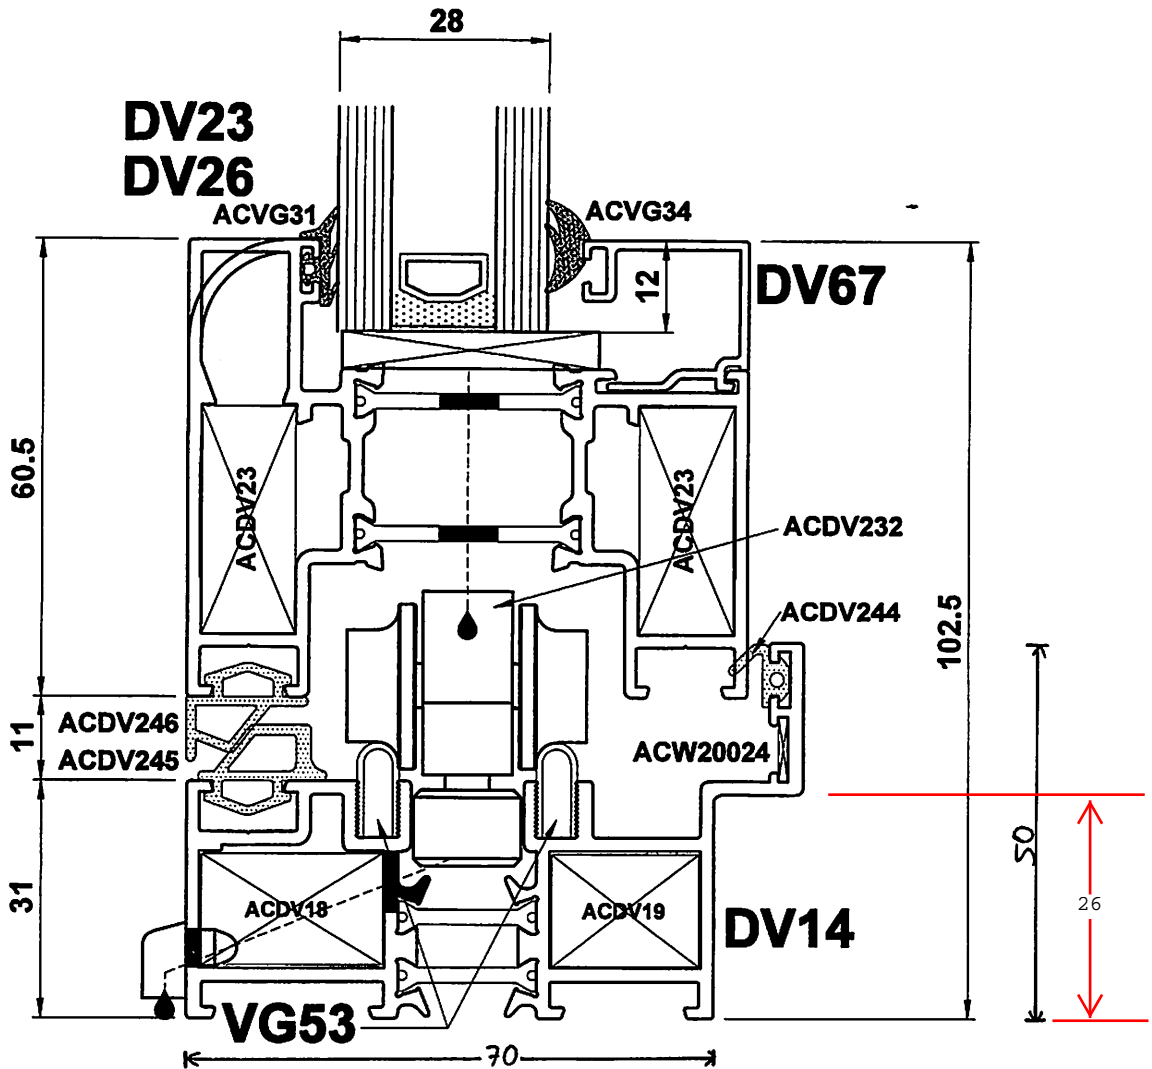

Open Out Standard Threshold

ADEQUATE CLEARANCE TO BE LEFT
TO AVOID FOULING SLIDING DOOR

Drawing not to scale

Open Out - Detail 5A

+ 25mm sill. if required.

Do Not Scale From This Drawing