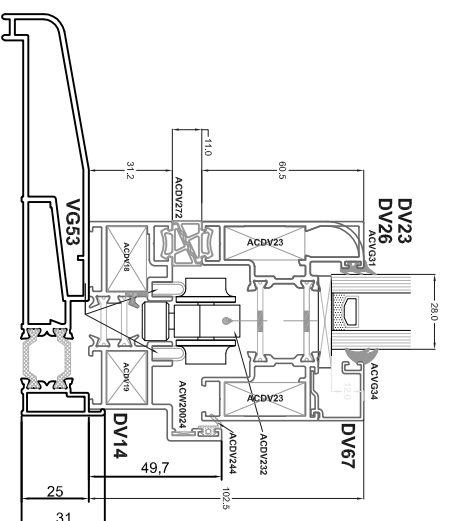

Open Out Standard Threshold

ADEQUATE CLEARANCE TO BE LEFT
TO AVOID FOULING SLIDING DOOR

Drawing not to scale

Open Out - Detail 5A

+ 25mm sill. if required.

Do Not Scale From This Drawing