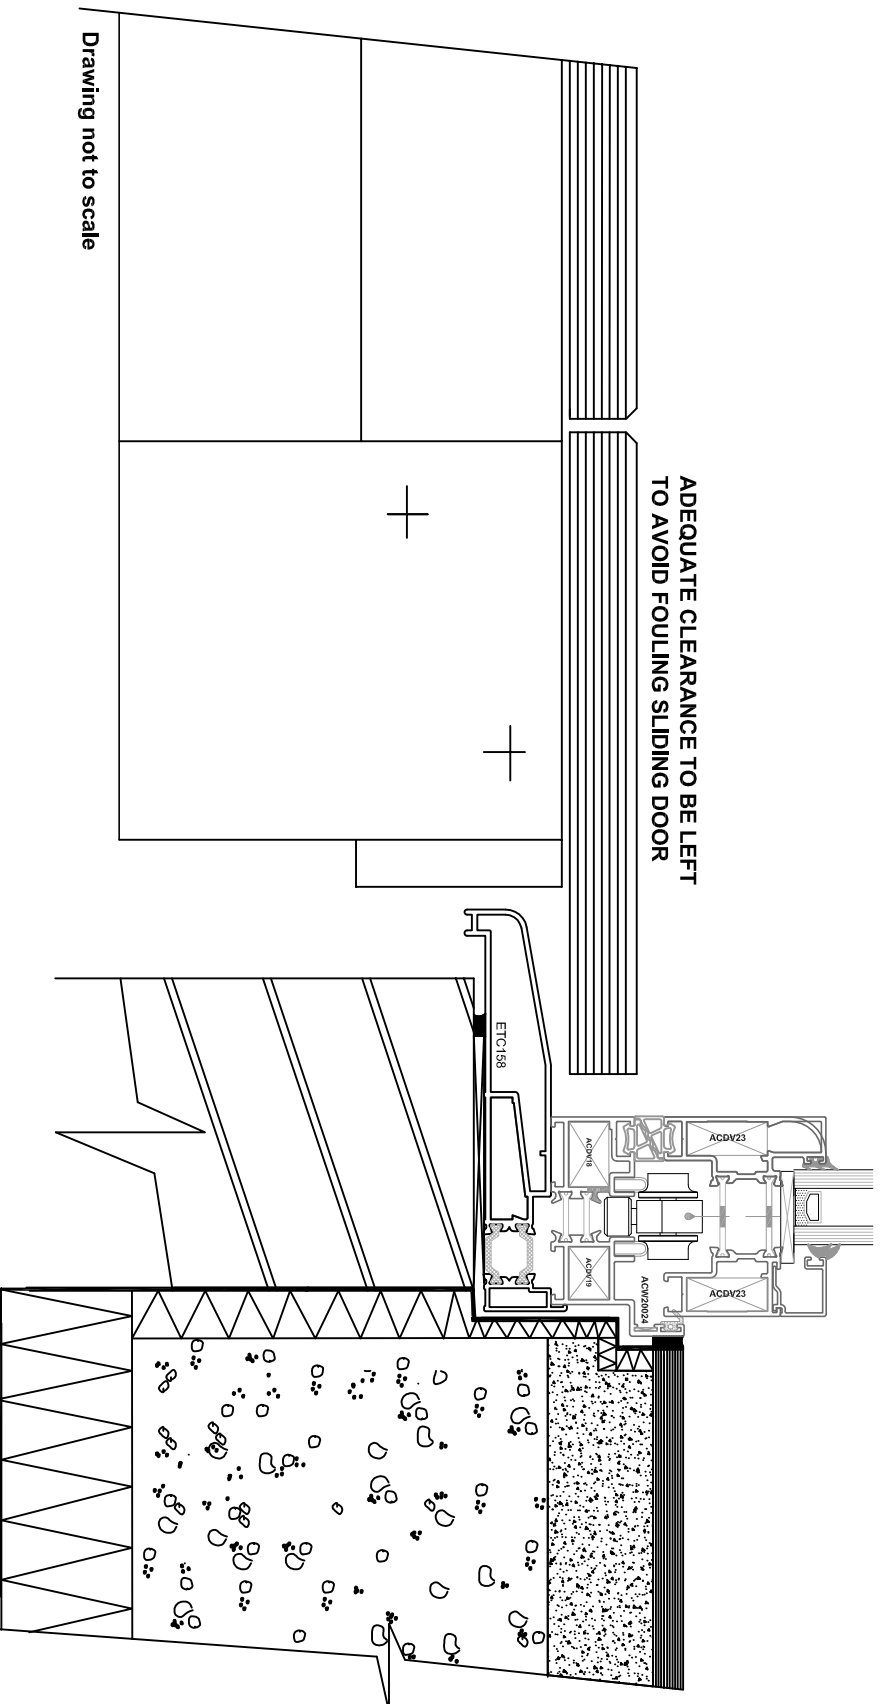

Open Out Standard Threshold

ADEQUATE CLEARANCE TO BE LEFT
TO AVOID FOULING SLIDING DOOR

Drawing not to scale

Open Out - Detail 5A

+ 25mm sill. if required.

Do Not Scale From This Drawing